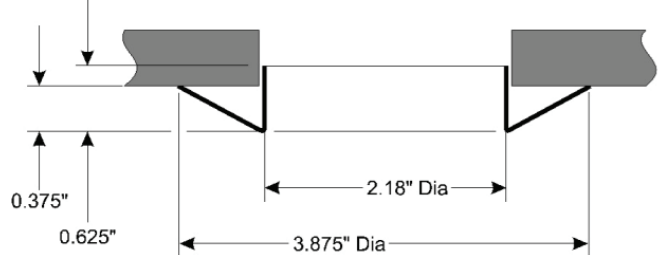

LANSDALE

VALVE & MANUFACTURING

1040 Broadway Westville, NJ 08093 / Phone: (800)908-0523 / Fax: (856)456-9223 / www.gemfiresprinkler.com

CUP & SKIRTS

Our Cup 1 and Cup 2 escutcheons are for use with 1/2" and 3/4" Fire Sprinkler Heads. Skirts A, B, and C are interchangeable with either cup to allow adjustment without having to re-cut drops. The Cup 1 and Skirt A when used together have 2" of adjustment to accommodate minor irregularities in ceiling to sprinkler head location.

This assures complete concealment of the ceiling penetration allowing only the sprinkler to be exposed. Our Cups and Skirts are available in two standard thread sizes 1/2" and 3/4" with three finishes chrome, bright brass, and white.

MATERIAL: STAMPED STEEL

CUP 1

CUP 2

DIMENSIONS FOR SKIRT

SKIRT A

SKIRT B

SKIRT C

PROJECT		APPROVAL STAMP
PROJECT:		<input type="checkbox"/> APPROVED
ADDRESS:		<input type="checkbox"/> APPROVED AS NOTED
ENGINEER:		<input type="checkbox"/> NOT APPROVED
SUBMITTAL DATA:		REMARKS:
NOTES 1:		
NOTES 2:		