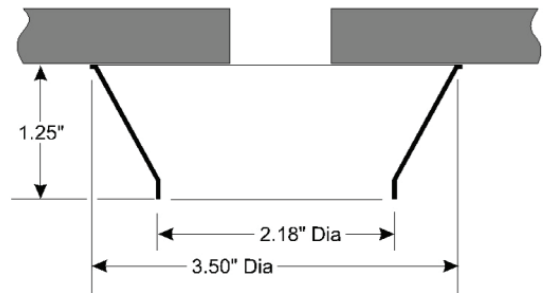

This assures complete concealment of the ceiling penetration allowing only the sprinkler to be exposed. Our Cups and Skirts are available in two standard thread sizes 1/2" and 3/4" with three finishes chrome, bright brass, and white.

MATERIAL: STAMPED STEEL

CUP 1

CUP 2

DIMENSIONS FOR SKIRT

SKIRT A

SKIRT B

SKIRT C

PROJECT		APPROVAL STAMP
PROJECT:		<input type="checkbox"/> APPROVED
ADDRESS:		<input type="checkbox"/> APPROVED AS NOTED
ENGINEER:		<input type="checkbox"/> NOT APPROVED
SUBMITTAL DATA:		REMARKS:
NOTES 1:		
NOTES 2:		