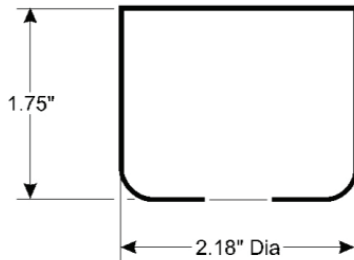

LANSDALE

VALVE & MANUFACTURING

1040 Broadway Westville, NJ 08093 / Phone: (800)908-0523 / Fax: (856)456-9223 / www.gemfiresprinkler.com

CUP & SKIRTS

Our Cup 1 and Cup 2 escutcheons are for use with 1/2" and 3/4" Fire Sprinkler Heads. Skirts A, B, and C are interchangeable with either cup to allow adjustment without having to re-cut drops. The Cup 1 and Skirt A when used together have 2" of adjustment to accommodate minor irregularities in ceiling to sprinkler head location.

This assures complete concealment of the ceiling penetration allowing only the sprinkler to be exposed. Our Cups and Skirts are available in two standard thread sizes 1/2" and 3/4" with three finishes chrome, bright brass, and white.

MATERIAL: STAMPED STEEL

CUP 1

CUP 2

DIMENSIONS FOR SKIRT

SKIRT A

SKIRT B

SKIRT C

PROJECT		APPROVAL STAMP
PROJECT:		<input type="checkbox"/> APPROVED
ADDRESS:		<input type="checkbox"/> APPROVED AS NOTED
ENGINEER:		<input type="checkbox"/> NOT APPROVED
SUBMITTAL DATA:		REMARKS:
NOTES 1:		
NOTES 2:		