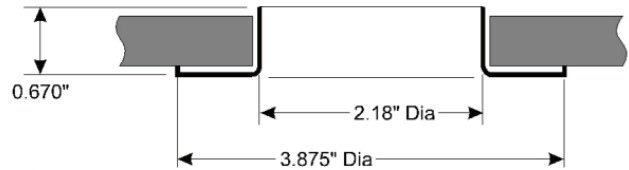

This assures complete concealment of the ceiling penetration allowing only the sprinkler to be exposed. Our Cups and Skirts are available in two standard thread sizes 1/2" and 3/4" with three finishes chrome, bright brass, and white.

MATERIAL: STAMPED STEEL

CUP 1

CUP 2

DIMENSIONS FOR SKIRT

SKIRT A

SKIRT B

SKIRT C

PROJECT		APPROVAL STAMP
PROJECT:		<input type="checkbox"/> APPROVED
ADDRESS:		<input type="checkbox"/> APPROVED AS NOTED
ENGINEER:		<input type="checkbox"/> NOT APPROVED
SUBMITTAL DATA:		REMARKS:
NOTES 1:		
NOTES 2:		