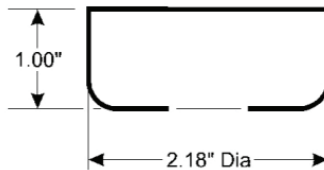

LANSDALE

VALVE & MANUFACTURING

1040 Broadway Westville, NJ 08093 / Phone: (800)908-0523 / Fax: (856)456-9223 / www.gemfiresprinkler.com

CUP & SKIRTS

Our Cup 1 and Cup 2 escutcheons are for use with 1/2" and 3/4" Fire Sprinkler Heads. Skirts A, B, and C are interchangeable with either cup to allow adjustment without having to re-cut drops. The Cup 1 and Skirt A when used together have 2" of adjustment to accommodate minor irregularities in ceiling to sprinkler head location.

This assures complete concealment of the ceiling penetration allowing only the sprinkler to be exposed. Our Cups and Skirts are available in two standard thread sizes 1/2" and 3/4" with three finishes chrome, bright brass, and white.

MATERIAL: STAMPED STEEL

CUP 1

CUP 2

DIMENSIONS FOR SKIRT

SKIRT A

SKIRT B

SKIRT C

PROJECT		APPROVAL STAMP
PROJECT:		<input type="checkbox"/> APPROVED
ADDRESS:		<input type="checkbox"/> APPROVED AS NOTED
ENGINEER:		<input type="checkbox"/> NOT APPROVED
SUBMITTAL DATA:		REMARKS:
NOTES 1:		
NOTES 2:		